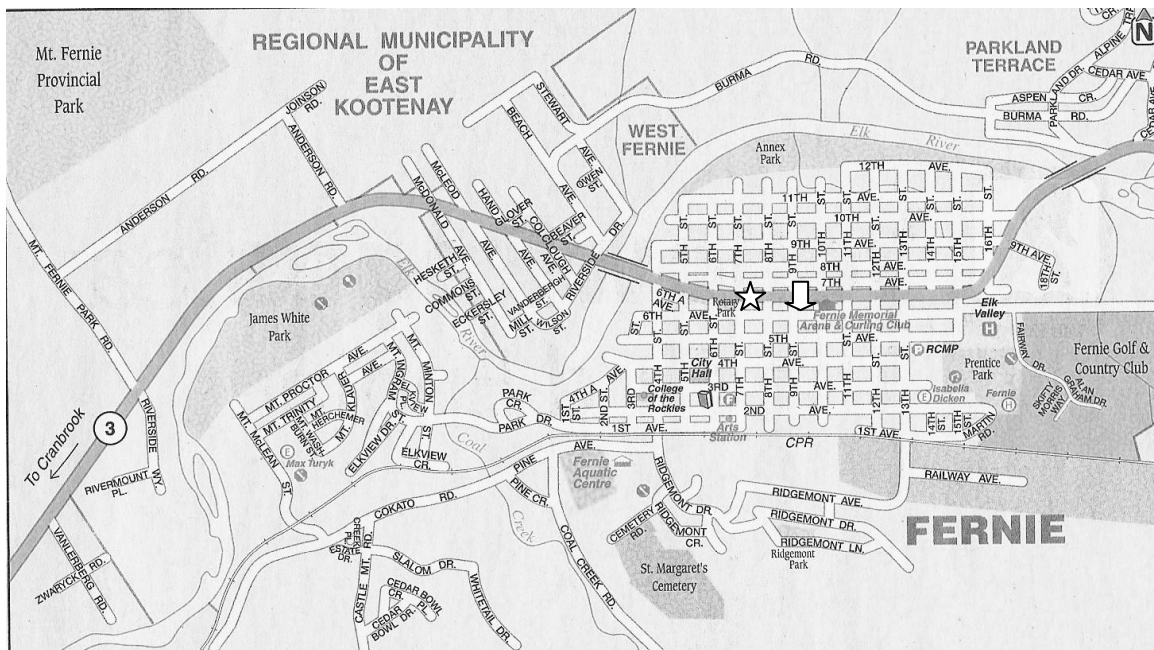

Lions District 19-E Spring Conference

Hotel Information

East Kootenay Motel 1302 Hwy. 3 Fernie, B.C. (250) 423-9266	1 bed - \$69 plus tax 2 beds - \$79 plus tax 3 beds + kitchen - \$129 tax 3 beds - \$99 plus tax
Best Western Hotel 1622- 7 th Ave. Fernie, B.C. 1-866-423-5566	2 Queen beds - \$119 plus tax
Red Tree Lodge 1101 7 th Ave. Fernie, B.C. 1-800-977-2977	1 bed - \$89 plus tax With balcony - \$109 Seniors receive 10% discount More than 10 rooms, 15% discount
Snow Valley Motel 1041 7 th Ave. Fernie, B.C. 1-877-696-7669	Single - \$60 Double - \$70 Kitchenettes - \$80 RV Park - \$30 plus tax (full hook-ups)
Three Sisters Travelodge 401 Hwy. 3 Fernie, B.C. 1-877-578-7878	Two People - \$89 plus tax Three Double Beds - \$94 plus tax
Cornerstone Lodge Fernie Alpine Resort Fernie, B.C. 1-250-423-6855	One Bedroom Standard - \$120 Two Bedroom Deluxe - \$160 Two Bedroom Premium - \$170 (2-6 people)
Park Place Lodge 742 Hwy. 3 Fernie, B.C. 1-877-696-7669 (Convention Centre)	Standard - \$89 plus tax Deluxe - \$96 plus tax Premium - \$103 plus tax Jr. Studio - \$113 plus tax Ex. Studio - \$129 plus tax Lux Studio - \$149 plus tax Premium - \$103 plus tax
The Griz Inn 5369 Ski Hill Rd.	Hotel - \$80 plus tax Studio - \$104 plus tax

Map of Fernie

- ☆ - Park Place Lodge
- ↓ - Fernie Community Centre

Please remember to tell your hotel you are part of the Lions Conference when booking your room.